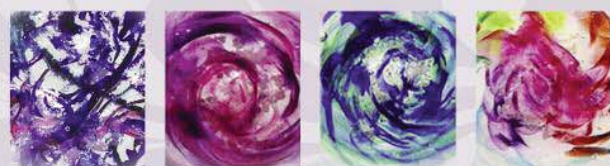

Color Selection For: Round Pendants

Infinity New Dawn Earth & Sky Dimensions