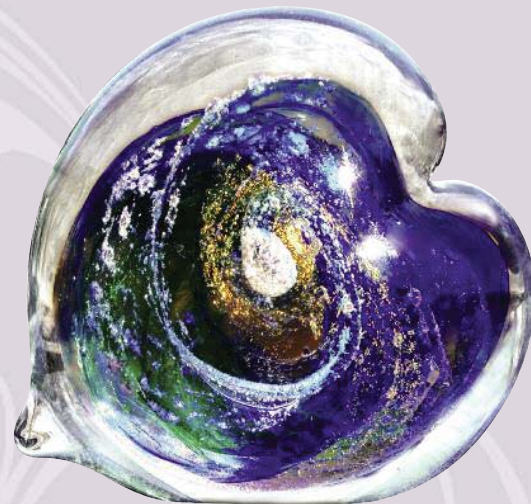

Color Selection For:

Eternal Flame, Forever Heart, Standing Forever Heart, and a Sphere

Each of the shapes are available in one of four color schemes below; however, since each piece is a unique and hand-crafted work of art combining a loved one's remains, the overall look and color variations will vary.

Forever Heart 96-005 $180

Keep your loved ones close to your heart forever with this attractive memorial. Stand not included. 2.75" Wide Forever Heart shown in New Dawn.

Standing Forever Heart 96-015 $200

Keep your loved ones close to your heart forever with this attractive free-standing memorial. 2.75" Wide Standing Forever Heart Shown in Earth and Sky

$20 Heart Stand

(pictured right,
also on page 68)

Antique Brass:
30-A-RU5270

Pewter:
30-A-RU5271

Side flattened to allow heart to stand freely