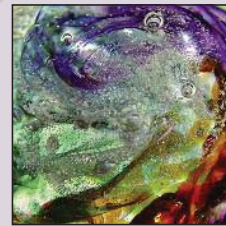

Dimensions