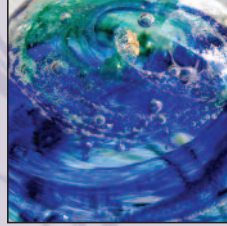

Earth & Sky