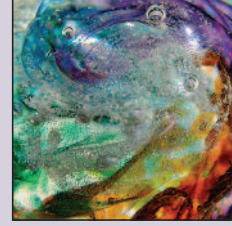

Dimensions